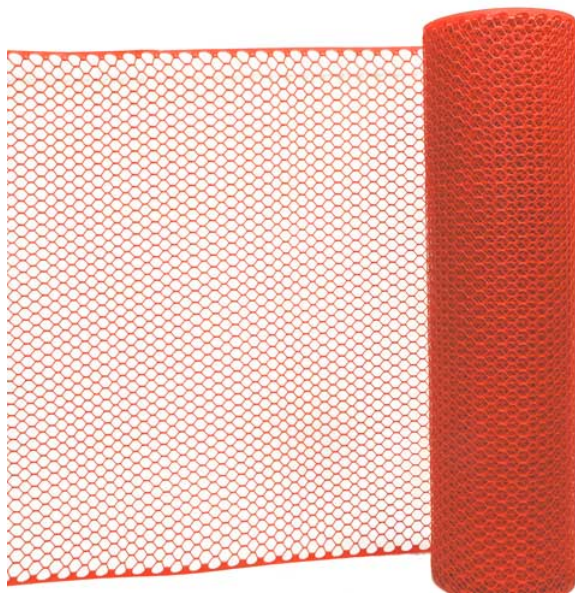

ARMOUR SAFETY PRODUCTS

Safety Equipment Wholesale & Design

Safety Mesh Roll Heavy Duty - 30M

Code: TMHDSM30

Features

- Unit: Roll
- Pack Qty: 1
- Carton Qty: 10

Product Details

The heavy duty safety mesh for site and traffic management.

Features and Benefits

- 30m in length
- made from 380 GSM of U.V. stabilised high density polyethylene (HDPE)
- heavy duty construction material
- can handle below freezing temperatures

<https://armoursafety.co.nz/products/traffic-management/barriers/safety-mesh-roll-heavy-duty-30m/>
23/12/24