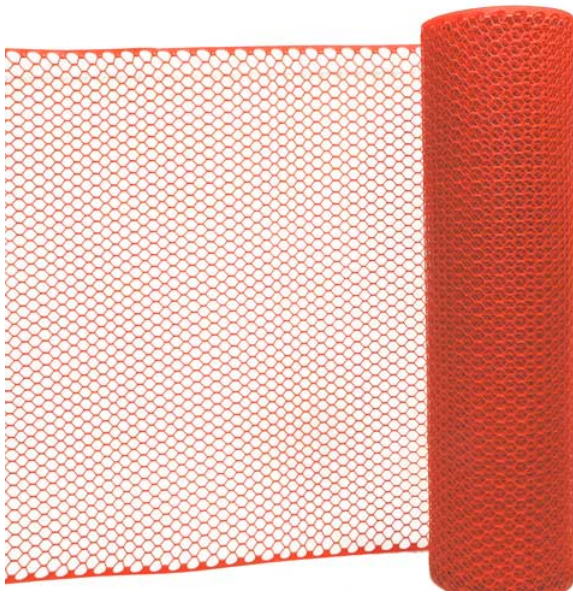

## Safety Mesh Roll Heavy Duty - 30M

Code: TMHDSM30

### Features

- Unit: Roll
- Pack Qty: 1
- Carton Qty: 10

### Features and Benefits

- 30m in length
- made from 380 GSM of U.V. stabilised high density polyethylene (HDPE)
- heavy duty construction material
- can handle below freezing temperatures

---

<https://armoursafety.co.nz/products/traffic-management/barriers/safety-mesh-roll-heavy-duty-30m/>  
22/11/24