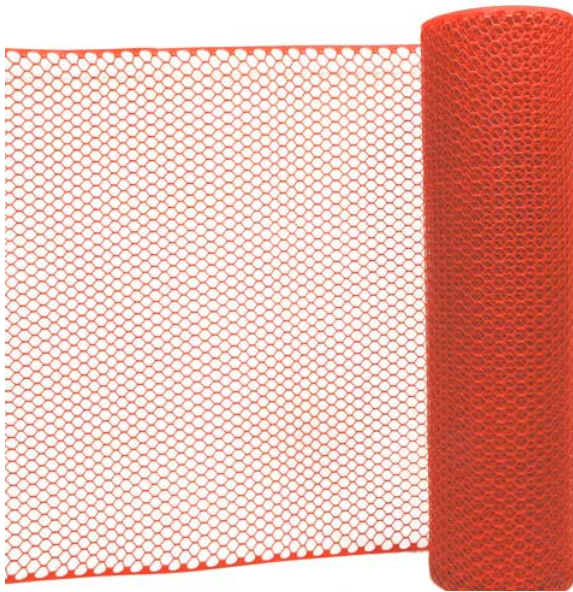

ARMOUR SAFETY PRODUCTS

Safety Equipment Wholesale & Design

Safety Mesh Roll Heavy Duty - 30M

Code: TMHDSM30

Features

- Unit: Roll
- Pack Qty: 1
- Carton Qty: 10

Product Details

The heavy duty safety mesh for site and traffic management.

Features and Benefits

- 30m in length
- made from 380 GSM of U.V. stabilised high density polyethylene (HDPE)
- heavy duty construction material
- can handle below freezing temperatures

<https://armoursafety.co.nz/products/traffic-management/barriers/safety-mesh-roll-heavy-duty-30m/>
22/11/24